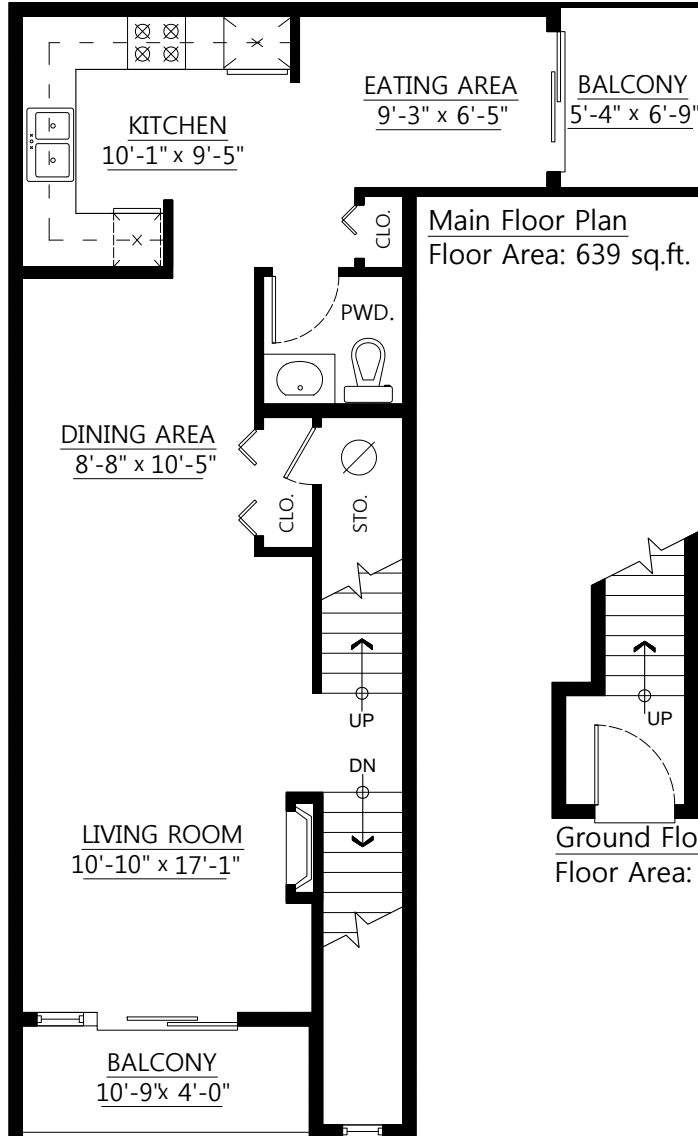

M T
RE/MAX Westcoast

when results matter

www.movewithmarlee.com

604.657.8298

RE/MAX
Westcoast
Independently Owned & Operated

64-6300 London Rd Richmond, B.C.

Ground Floor:	59 sq.ft.
Main Floor:	639 sq.ft.
Upper Floor:	637 sq.ft.
Total:	1,335 sq.ft.
Balconies:	118 sq.ft.

Ground Floor Plan
Floor Area: 59 sq.ft.

Pixilink Solutions | 604-639-5434